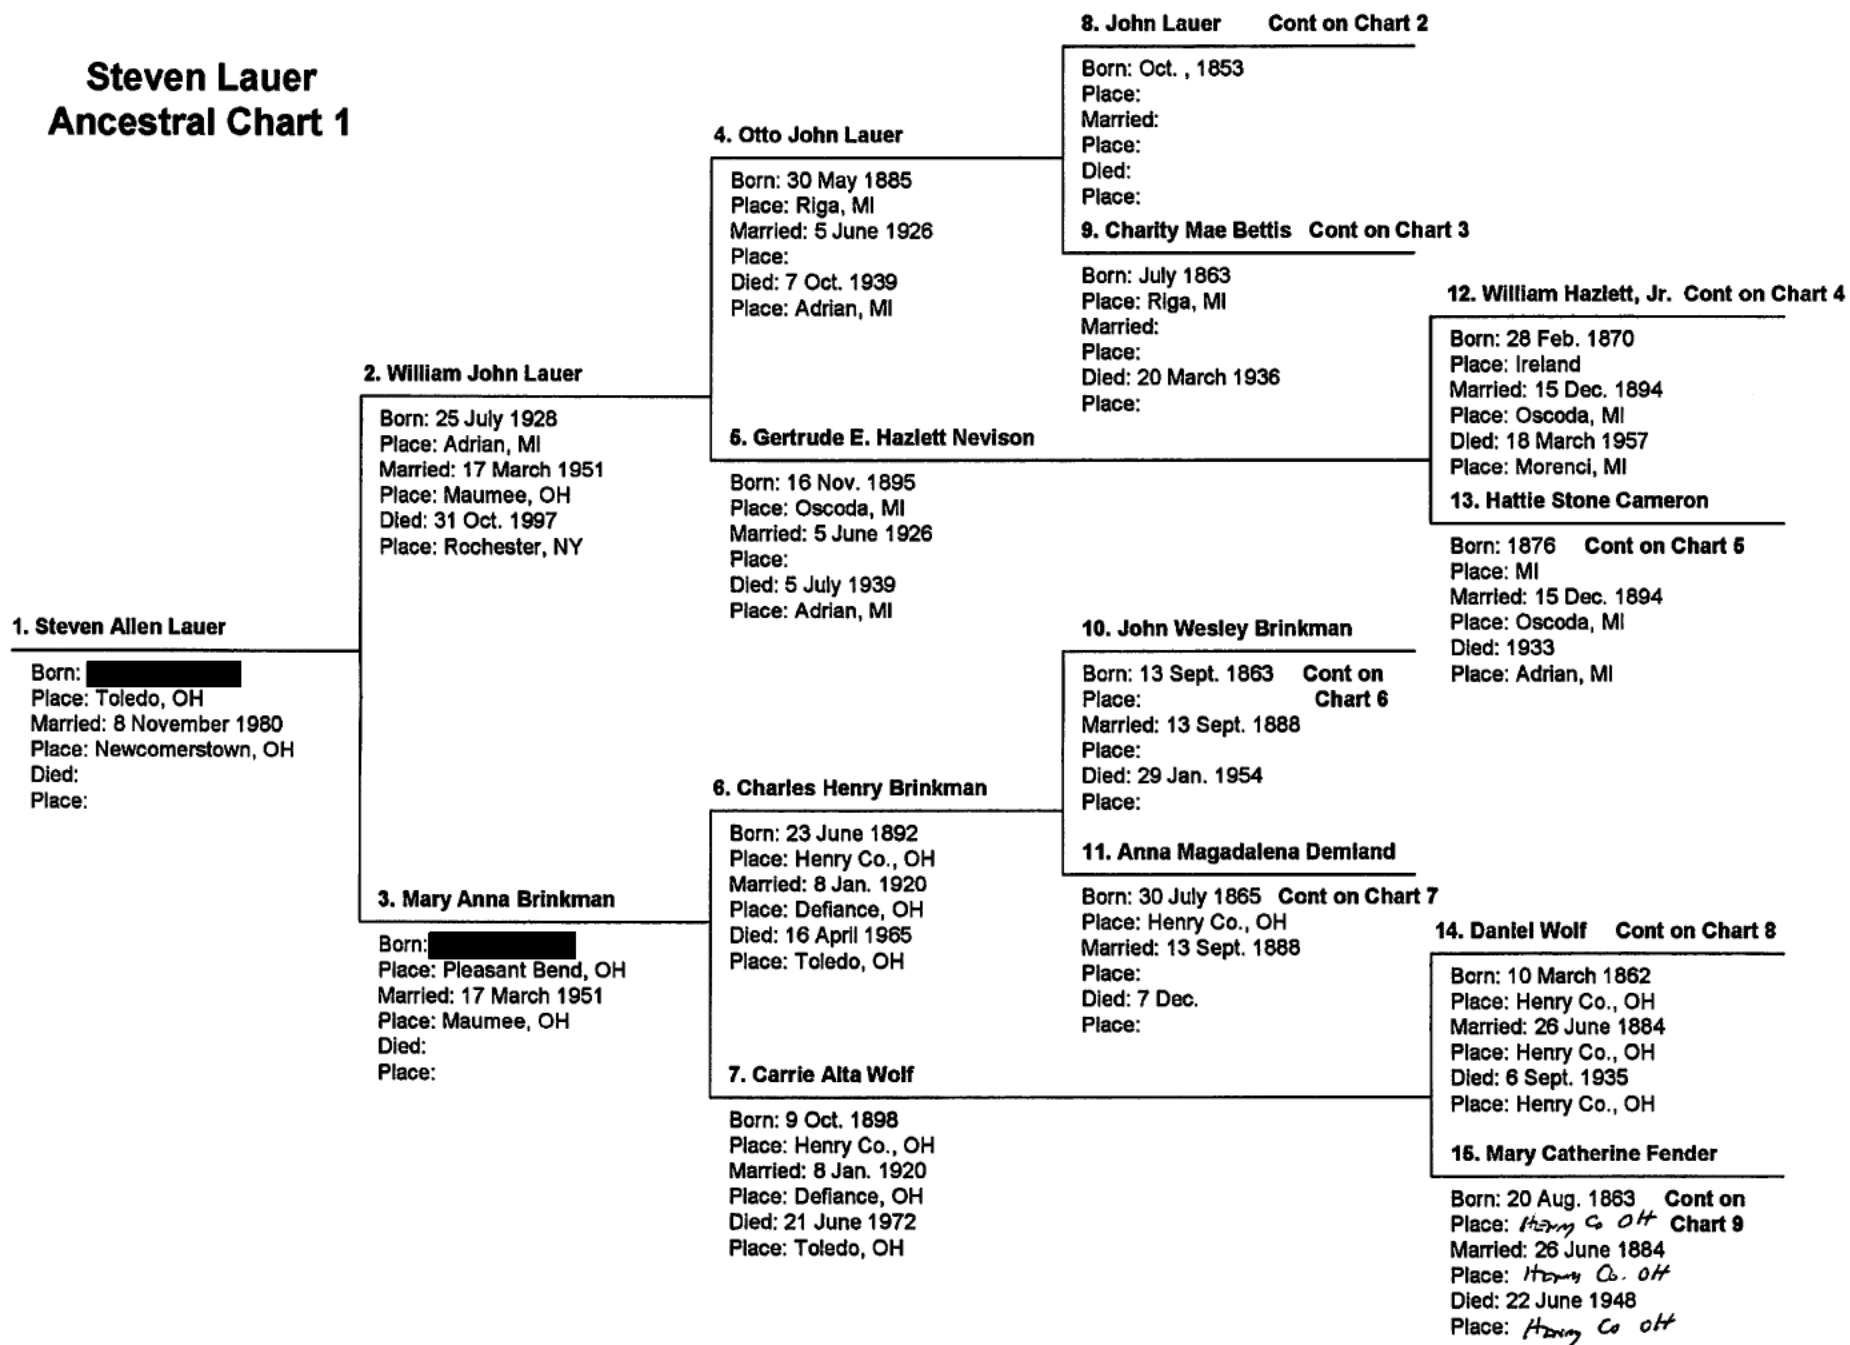

**First Families of
Henry County, Ohio
Application**

INSTRUCTIONS TO APPLICANT: Fill in blocks A, B, and C on this page. List your main ancestral line on pages 2 and 3, beginning with yourself as # 1. Type or handprint all information. A check for \$10.00 must accompany the application.

A. Applicant's Name <i>STEVEN A. LAUER</i>	Street Address [REDACTED]	County <i>LUCAS</i>	
Full Name of Husband or Wife <i>PAULA S. LAUER</i>	City <i>WATERVILLE</i>	State <i>OH</i>	Zip Code <i>43566</i>

**ANCESTORS OF THE APPLICANT WHO WERE SETTLED IN
HENRY COUNTY, OHIO BEFORE THE APPROPRIATE DATE**

	B. Name of Ancestor(s)	Year First Proved in Henry County, Ohio	State or Country Ancestor Came From
*	<i>Henry Brinkman</i>	<i>1864</i>	<i>Crawford Co., Ohio</i>
*	<i>William Demland</i>	<i>1860</i>	<i>Germany</i>
*	<i>Peter Fender</i>	<i>1861</i>	<i>Germany</i>
*	<i>Peter Horning</i>	<i>1837</i>	<i>Germany</i>
M	<i>Michael Rethig See other sheet</i>	<i>1858 1854</i>	<i>Germany</i>
*	<i>George N. Wolf</i>	<i>1850</i>	<i>Germany</i>

Approved By: First Families of Henry County Committee Chairman *[Signature]*

Steven Lauer Ancestral Chart 1

Steven Lauer Ancestral Chart 6

1. John Wesley Brinkman

Born: 13 Sept. 1863
Place: Henry Co., OH
Married: 13 Sept. 1888
Place: Ohio
Died: 29 Jan. 1954
Place: Ohio